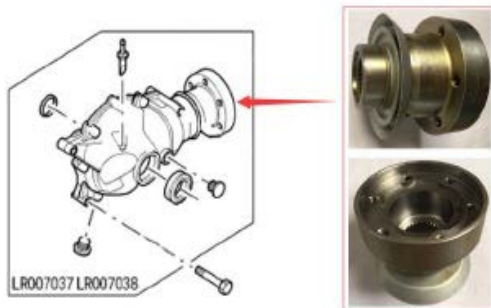

RANGE ROVER Reducer Flange

LR007768